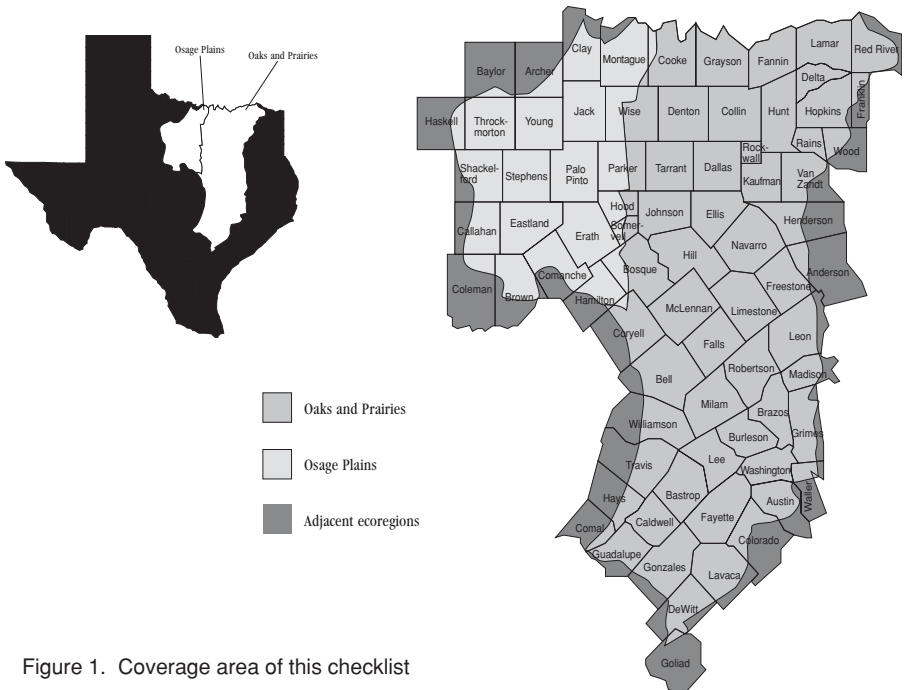

Birds of the Oaks and Prairies and Osage Plains of Texas: A Field Checklist

INTRODUCTION

The areas covered in this checklist include a rich birdlife from the western edge of the more eastern forested areas gradually changing to a more western grassland influence (Fig. 1). These two ecoregions are commonly known by other names; for example, the Oaks and Prairies refer to both the Post Oak Belt or Post Oak Savannah and the Blackland Prairie (including the Grand Prairie). The Osage Plains is commonly referred to as the (Western) Cross Timbers. Examples of some of the subregions in this coverage area include The Lost Pines, a variety of smaller prairies including the Grand Prairie, Fayette Prairie, and San Antonio Prairie. For a brief yet excellent description of the major plant communities, please see pages 14-16 in *Texas Wildscapes: Gardening for Wildlife* by Noreen Damude and Kelly Conrad Bender published in 1999 by Texas Parks and Wildlife Press (ISBN: 1-885696-30-2). A total of 471 species has been documented within the two combined areas. Since these areas lie almost in the middle of Texas and extend mostly in a north-south fashion, the avifauna is truly diverse. This checklist is the first of its kind for the coverage area and uses ecological boundaries instead of political ones. The checklist follows the nomenclature and taxonomy as published in the 7th edition of the A.O.U. *Check-list of North American Birds* (1998) and its supplements.

A number of species in this checklist are considered very local or confined to either a southern or northern extreme. For example, Brown-crested Flycatchers will only be found in the southern portion of the coverage area, while American Tree Sparrows or Horned Grebes are primarily found in the northern part. It is also important to understand that most birds show preferences for specific habitat types; a good working knowledge of these preferences will provide the observer the ability to master the birds of the area.